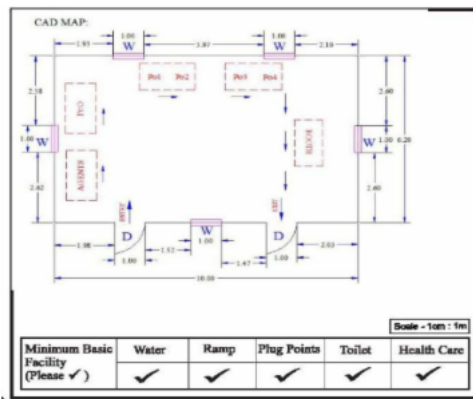

Nazri Naksha

Google Map View

Polling Station Building Front View

Polling Station Front View

Cad View

Key MAP View