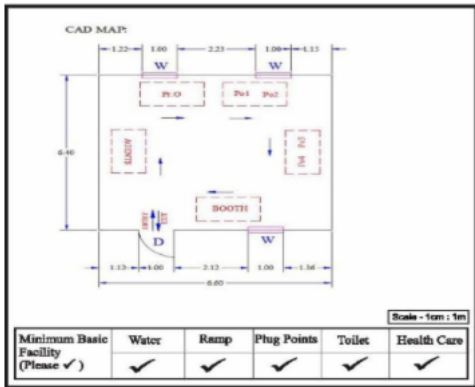

Nazri Naksha

Google Map View

Polling Station Building Front View

Polling Station Front View

Cad View

Key MAP View