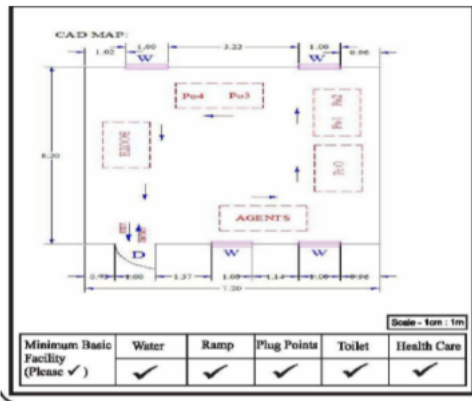

Nazri Naksha

Google Map View

Polling Station Building Front View

Polling Station Front View

Cad View

Key MAP View