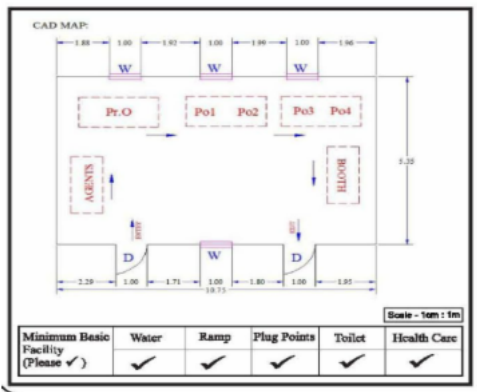

Nazri Naksha

Google Map View

Polling Station Building Front View

Polling Station Front View

Cad View

Key MAP View