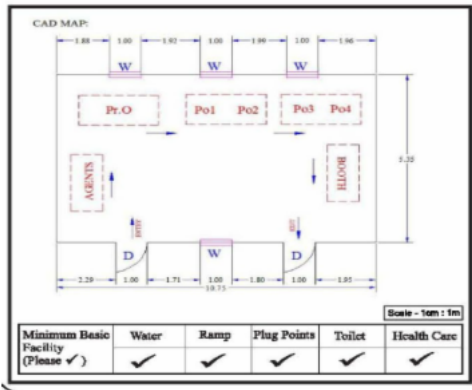

Nazri Naksha

Google Map View

Polling Station Building Front View

Polling Station Front View

Cad View

Key MAP View