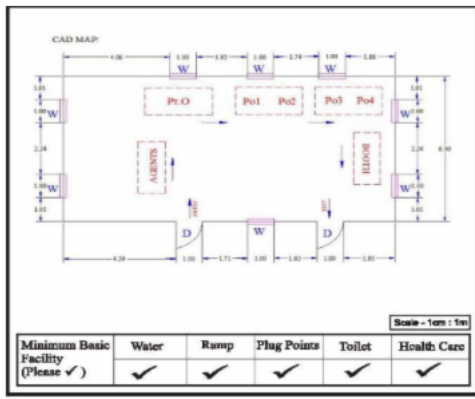

Nazri Naksha

Google Map View

Polling Station Building Front View

Polling Station Front View

Cad View

Key MAP View