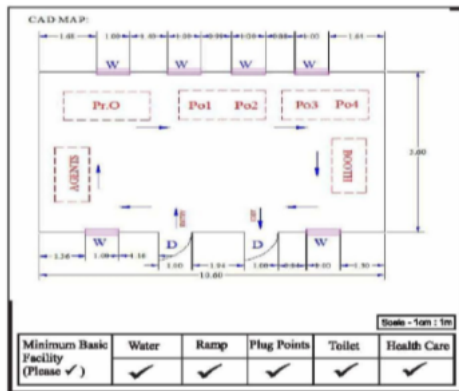

Nazri Naksha

Google Map View

Polling Station Building Front View

Polling Station Front View

Cad View

Key MAP View