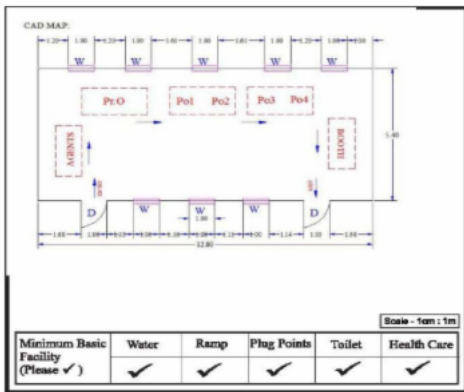

Nazri Naksha

Google Map View

Polling Station Building Front View

Polling Station Front View

Cad View

Key MAP View