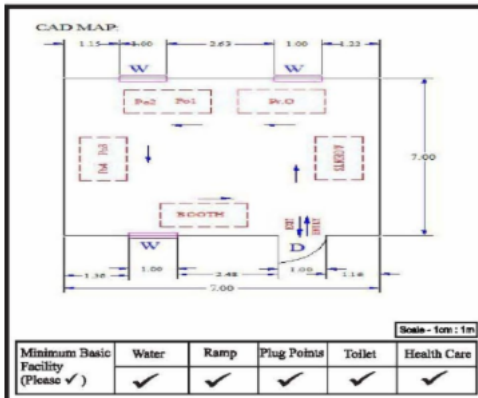

Nazri Naksha

Google Map View

Polling Station Building Front View

Polling Station Front View

Cad View

Key MAP View