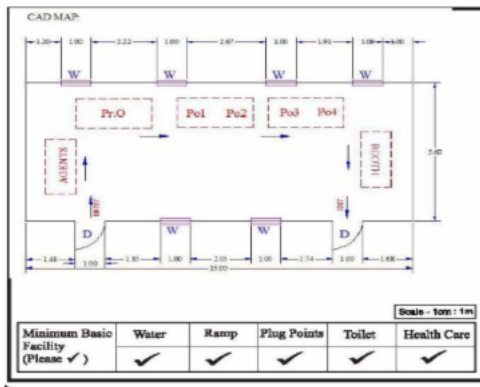

Nazri Naksha

Google Map View

Polling Station Building Front View

Polling Station Front View

Cad View

Key MAP View