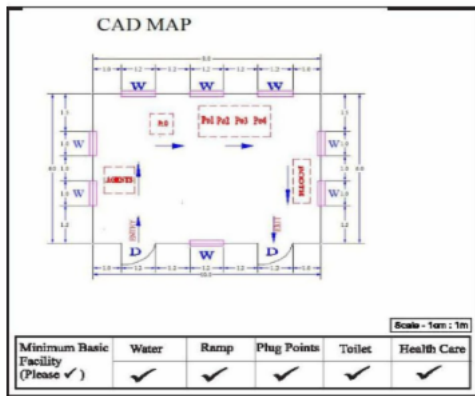

Nazri Naksha

Google Map View

Polling Station Building Front View

Polling Station Front View

Cad View

Key MAP View