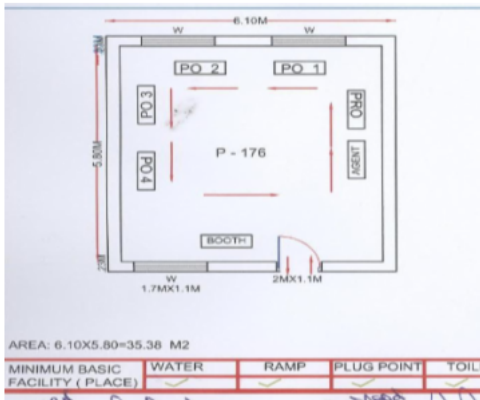

Nazri Naksha

Google Map View

Polling Station Building Front View

Polling Station Front View

Cad View

Key MAP View