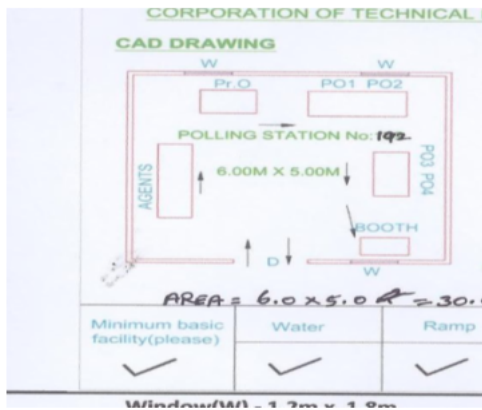

Nazri Naksha

Google Map View

Polling Station Building Front View

Polling Station Front View

Cad View

Key MAP View