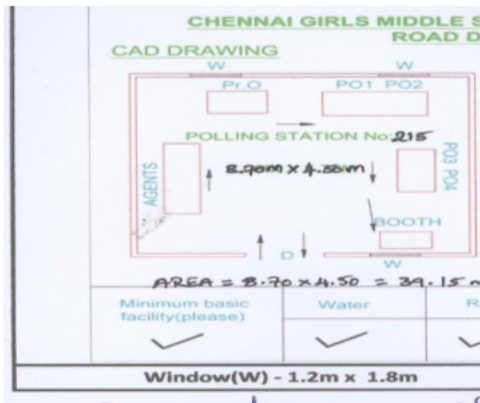

Nazri Naksha

Google Map View

Polling Station Building Front View

Polling Station Front View

Cad View

Key MAP View