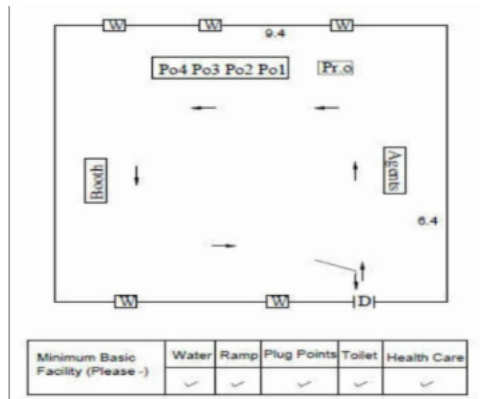

Nazri Naksha

Google Map View

Polling Station Building Front View

Polling Station Front View

Cad View

Key MAP View