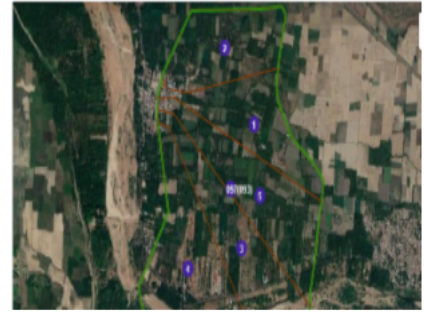

Nazri Naksha

Google Map View