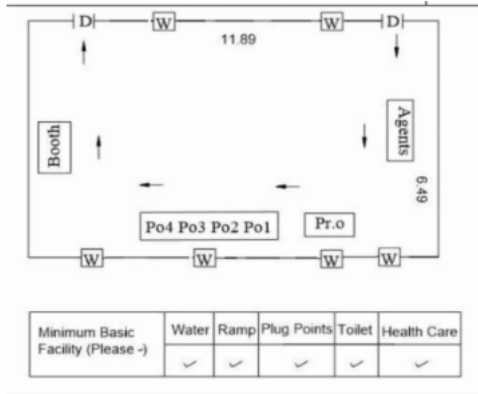

Nazri Naksha

Google Map View

Polling Station Building Front View

Polling Station Front View

Cad View

Key MAP View