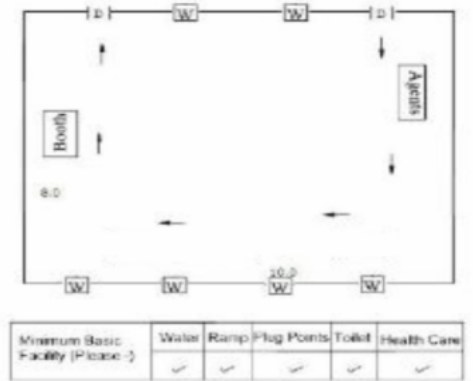

Nazri Naksha

Google Map View

Polling Station Building Front View

Polling Station Front View

Cad View

Key MAP View