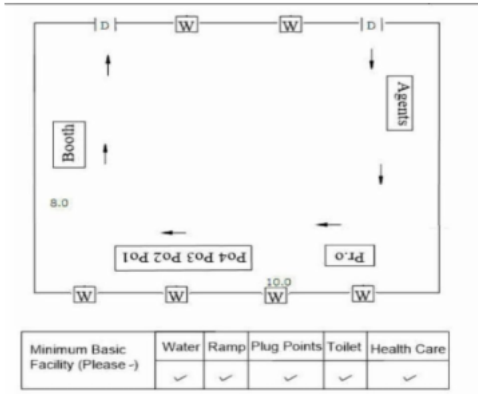

Nazri Naksha

Google Map View

Polling Station Building Front View

Polling Station Front View

Cad View

Key MAP View