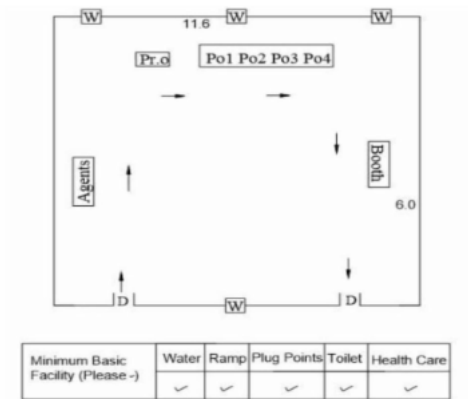

Nazri Naksha

Google Map View

Polling Station Building Front View

Polling Station Front View

Cad View

Key MAP View