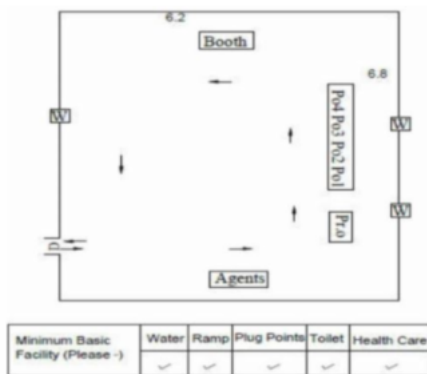

Nazri Naksha

Google Map View

Polling Station Building Front View

Polling Station Front View

Cad View

Key MAP View