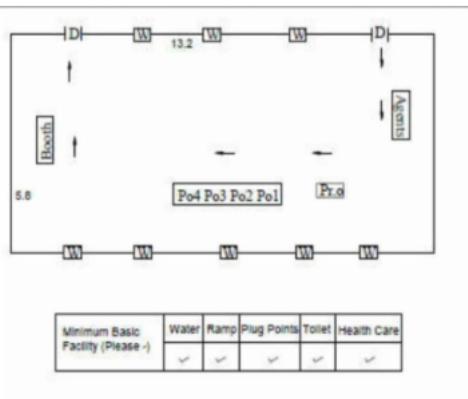

Nazri Naksha

Google Map View

Polling Station Building Front View

Polling Station Front View

Cad View

Key MAP View