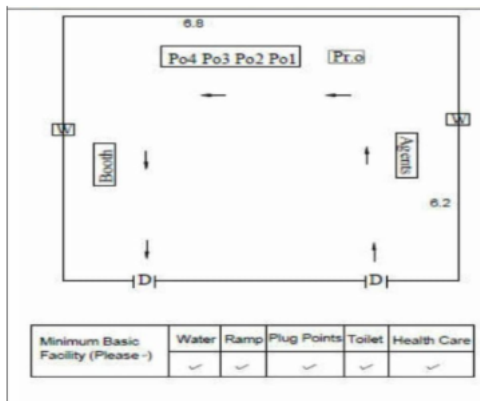

Nazri Naksha

Google Map View

Polling Station Building Front View

Polling Station Front View

Cad View

Key MAP View