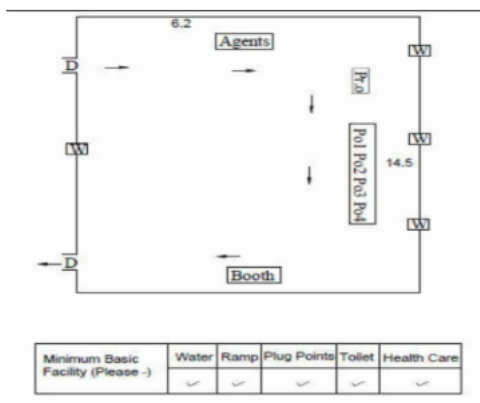

Nazri Naksha

Google Map View

Polling Station Building Front View

Polling Station Front View

Cad View

Key MAP View