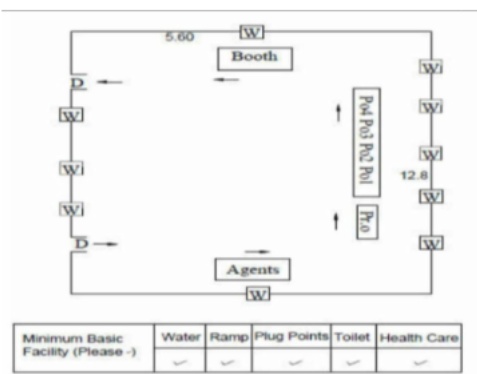

Nazri Naksha

Google Map View

Polling Station Building Front View

Polling Station Front View

Cad View

Key MAP View