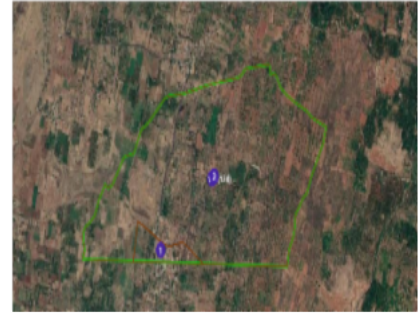

Nazri Naksha

Google Map View