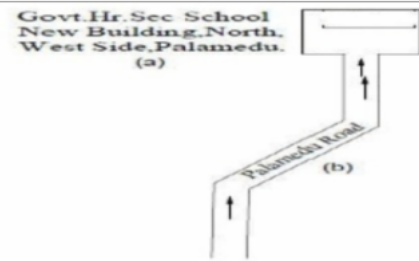

(a) Land marks
(b) Road Names