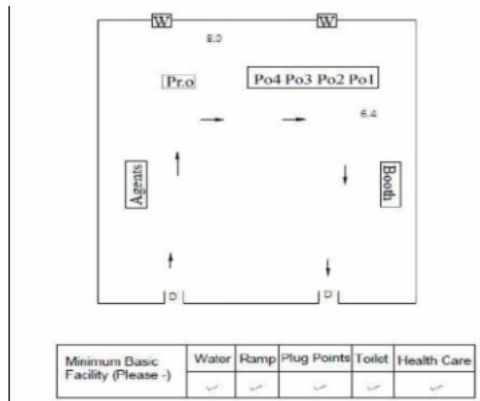

Nazri Naksha

Google Map View

Polling Station Building Front View

Polling Station Front View

Cad View

Key MAP View