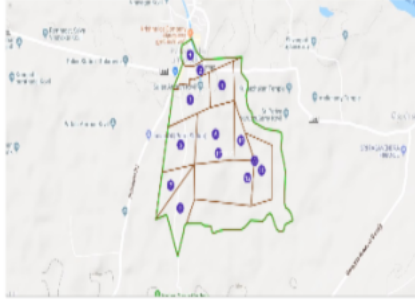

Nazri Naksha

Google Map View