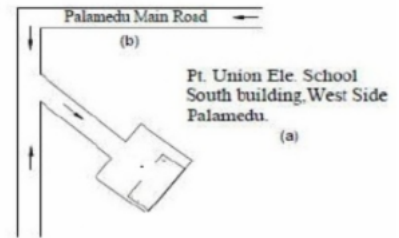

Cad View

Key MAP View

Minimum Basic Facility (Please -)	Water	Ramp	Plug Points	Toilet	Health Care	
		✓	✓	✓	✓	✓

(a) Land marks
(b) Road Names