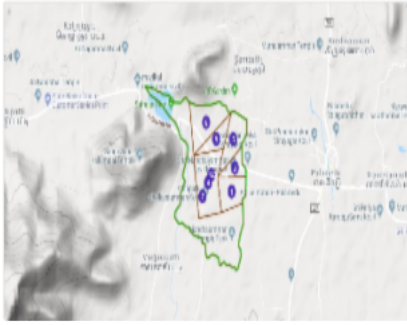

Nazri Naksha

Google Map View