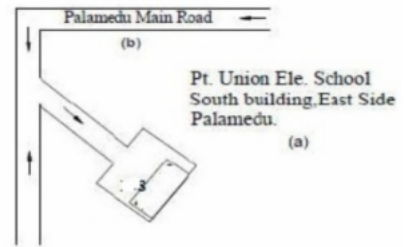

Cad View

Key MAP View

(a) Land marks
(b) Road Names