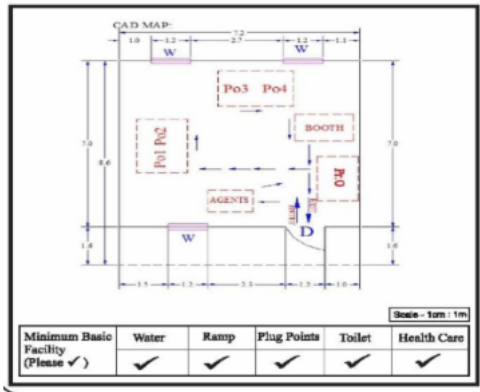

Nazri Naksha

Google Map View

Polling Station Building Front View

Polling Station Front View

Cad View

Key MAP View