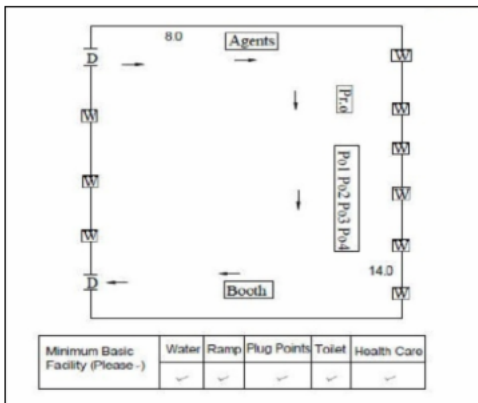

Nazri Naksha

Google Map View

Polling Station Building Front View

Polling Station Front View

Cad View

Key MAP View