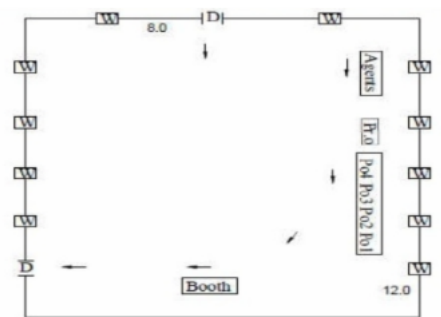

Cad View

Minimum Basic Facility (Pleasee -)	Water	Ramp	Plug Points	Toilet	Health Care
	✓	✓	✓	✓	✓