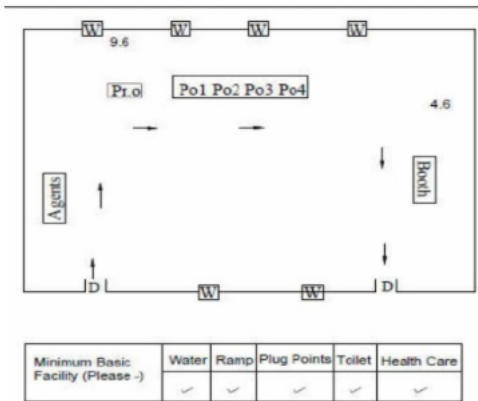

Nazri Naksha

Google Map View

Polling Station Building Front View

Polling Station Front View

Cad View

Key MAP View