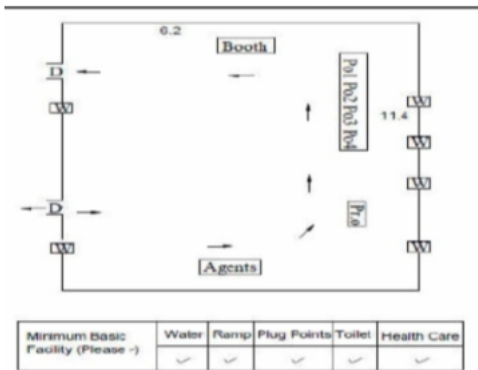

Nazri Naksha

Google Map View

Polling Station Building Front View

Polling Station Front View

Cad View

Key MAP View