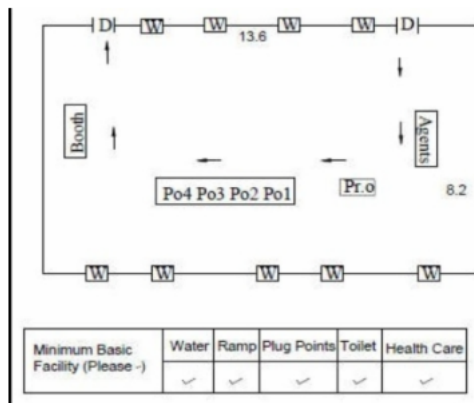

Nazri Naksha

Google Map View

Polling Station Building Front View

Polling Station Front View

Cad View

Key MAP View