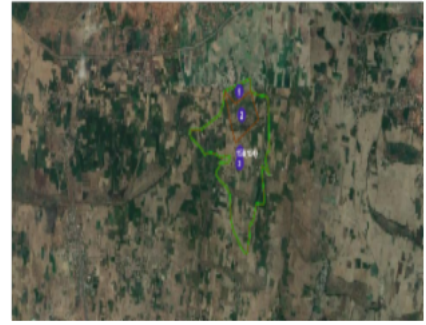

Nazri Naksha

Google Map View