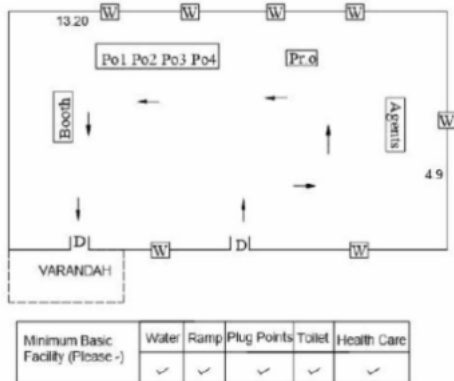

Cad View

Key MAP View

(a) Land marks
(b) Road Names