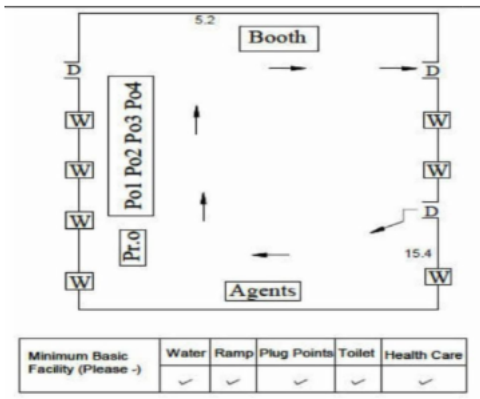

Nazri Naksha

Google Map View

Polling Station Building Front View

Polling Station Front View

Cad View

Key MAP View

(a) Land marks
(b) Road Names