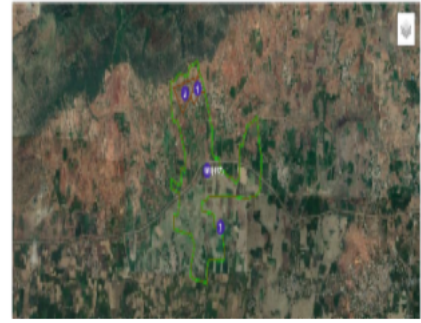

Nazri Naksha

Google Map View