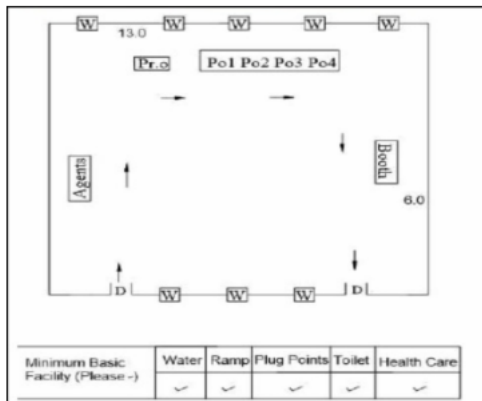

Nazri Naksha

Google Map View

Polling Station Building Front View

Polling Station Front View

Cad View

Key MAP View