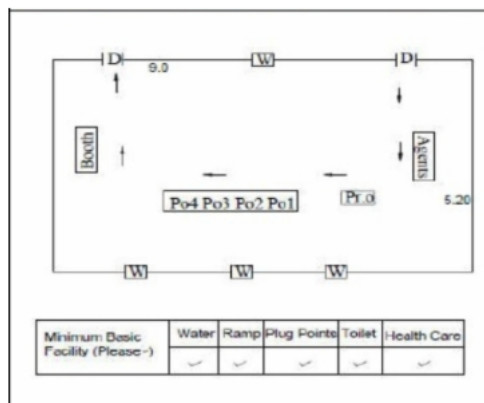

Nazri Naksha

Google Map View

Polling Station Building Front View

Polling Station Front View

Cad View

Key MAP View