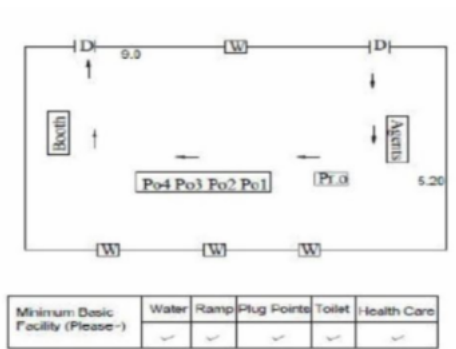

Nazri Naksha

Google Map View

Cad View