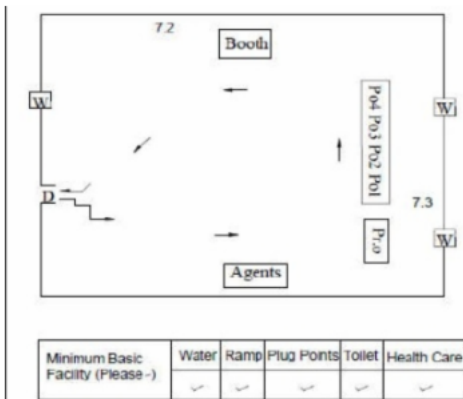

Nazri Naksha

Google Map View

Polling Station Building Front View

Polling Station Front View

Cad View

Key MAP View