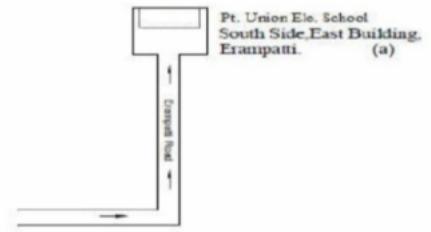

Key MAP View

- (a) Land marks
- (b) Road Names