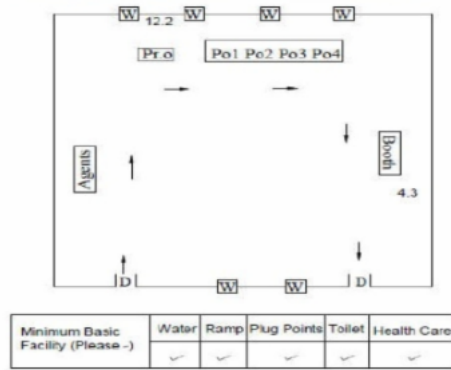

Nazri Naksha

Google Map View

Polling Station Building Front View

Polling Station Front View

Cad View

Key MAP View