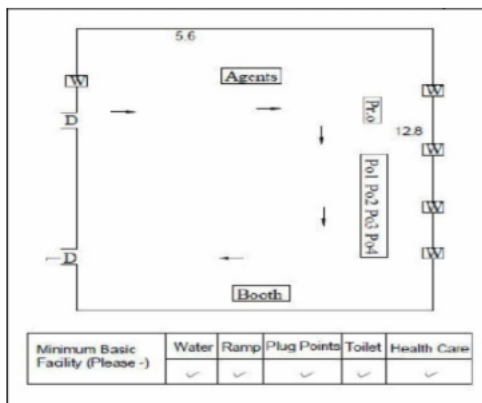

Nazri Naksha

Google Map View

Polling Station Building Front View

Polling Station Front View

Cad View

Key MAP View