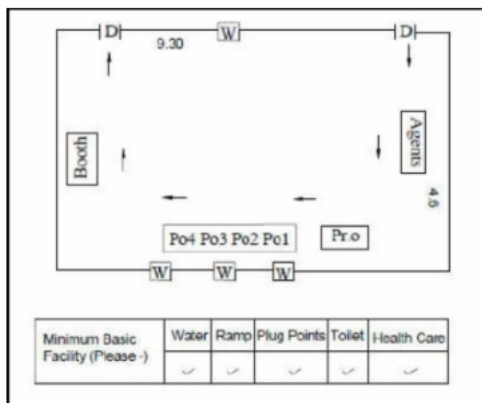

Nazri Naksha

Google Map View

Polling Station Building Front View

Polling Station Front View

Cad View

Key MAP View