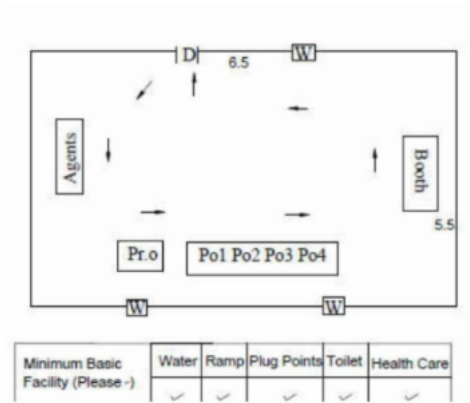

Nazri Naksha

Google Map View

Polling Station Building Front View

Polling Station Front View

Cad View

Key MAP View