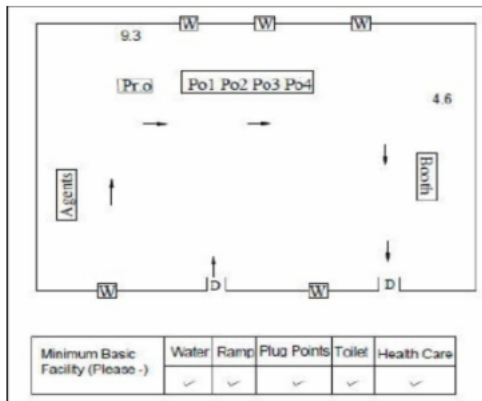

Nazri Naksha

Google Map View

Polling Station Building Front View

Polling Station Front View

Cad View

Key MAP View