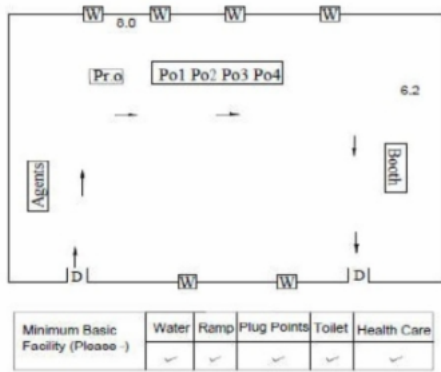

Nazri Naksha

Google Map View

Polling Station Building Front View

Polling Station Front View

Cad View

Key MAP View

(a) Land marks
(b) Road Names